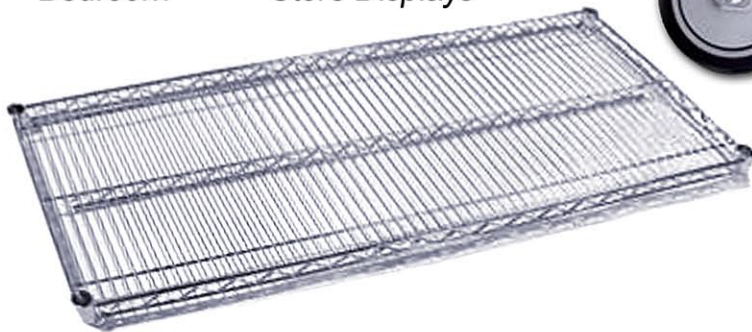

Adjustable CHROME Storage RACKS

Our wire shelving assembles easily without tools. High visibility-light reflects off and brightens the room. Posts are marked every 5" for ease of assembly and adjust on 1" increments. Starter units come with 4 shelves and 4 posts with leveling feet.

- Economical chrome shelving holds up to **800 lbs.** per shelf
- Open air design and bright finish allow for cleanliness, minimizing dirt and dust build up.
- Speedy assembly -- just a twist of the wrist
- Available in 12", 18" and 24" deep shelves

Ideal For:

- Basements
- Office
- Bedroom
- Garages
- Family Rooms
- Store Displays

item & description		sku #	price	qty.
 <p>4-Shelf Rack Units</p>	12" deep shelves x 36" wide x 72" tall Rack (4-Shelves)	123672RS	\$89.00	
	12" deep shelves x 48" wide x 72" tall Rack (4 Shelves)	124872RS	\$105.00	
	18" deep shelves x 36" wide x 72" tall Rack (4-Shelves)	183672RS	\$110.00	
	18" deep shelves x 48" wide x 72" tall Rack (4-Shelves)	184872RS	\$130.00	
	24" deep shelves x 36" wide x 72" tall Rack (4-Shelves)	243672RS	\$125.00	
	24" deep shelves x 48" wide x 72" tall Rack (4-Shelves)	244872RS	\$150.00	
 <p>Additional Shelves</p>	12" deep x 36" wide Shelf (Includes 4-mounting grips)	1236SS	\$18.00	
	12" deep x 48" wide Shelf (Includes 4-mounting grips)	1248SS	\$22.00	
	18" deep x 36" wide Shelf (Includes 4-mounting grips)	1836SS	\$20.00	
	18" deep x 48" wide Shelf (Includes 4-mounting grips)	1848SS	\$24.00	
	24" deep x 36" wide Shelf (Includes 4-mounting grips)	2436SS	\$26.00	
	24" deep x 48" wide Shelf (Includes 4-mounting grips)	2448SS	\$30.00	
	Caster Wheels Set (Includes 4-Heavy Duty, adjustable wheels for Rack Unit / 2 Wheels Lock & 2 Do not)	412LRWS	\$17.00	
 <p>Cloths Hanging Poles</p>	36" wide Cloths Pole (Includes mounting brackets)	362RCP	\$12.00	
	48" wide Cloths Pole (Includes mounting brackets)	482RCP	\$13.00	